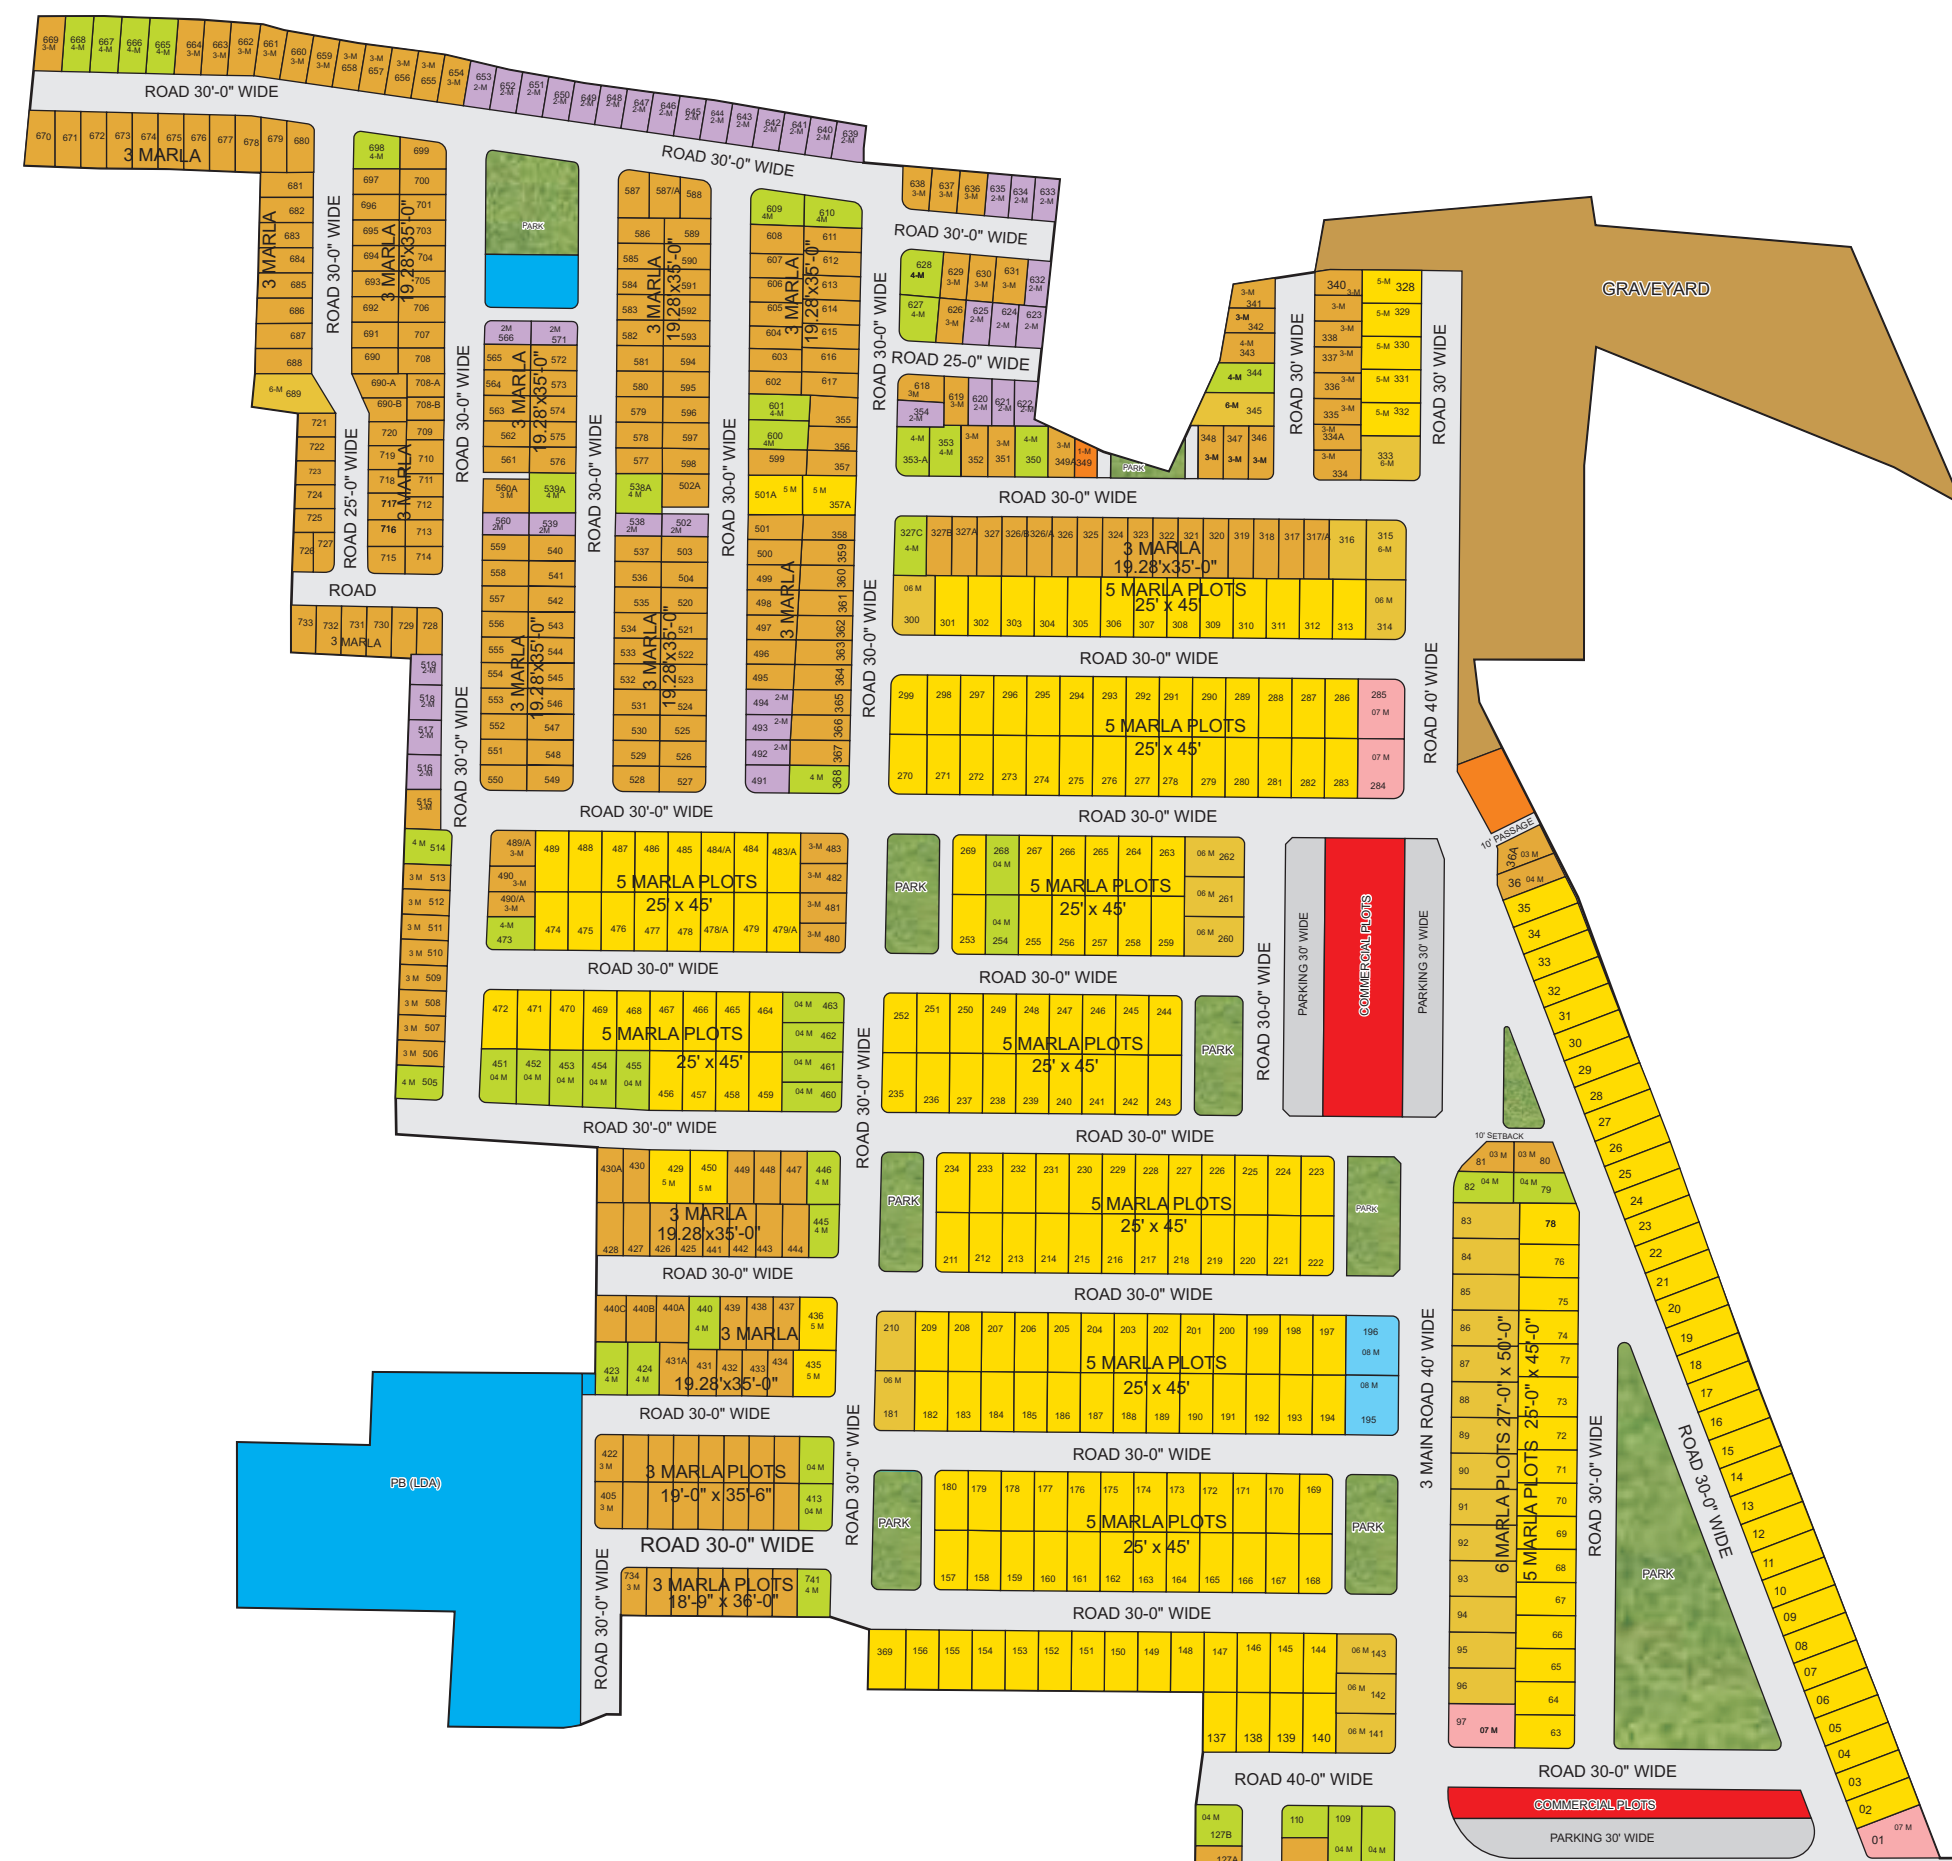

# Phase-II AL-HAFEEZ GARDEN HOUSING SCHEME

ہاؤسنگ سکیم فیئر - II  
میں کنال روڈ، بالمقابل سوز وواٹر پارک، لاہور

For more details: [www.alhafeezgardens.com](http://www.alhafeezgardens.com) - Email: [info@alhafeezgardens.com](mailto:info@alhafeezgardens.com)

UAN: 03-111-587-111

PLOTS SIZE	COLOR
▶ 10-Marla Plots	
▶ 8-Marla Plots	
▶ 7-Marla Plots	
▶ 6-Marla Plots	
▶ 5-Marla Plots	
▶ 4-Marla Plots	
▶ 3-Marla Plots	
▶ 2-Marla Plots	
▶ Varies Size	
▶ Commercial Plots	

MAIN CANAL ROAD

LAHORE CANAL

MAIN ROAD 120'-0" WIDE

MAIN ROAD 120' WIDE

MAIN ROAD 120' WIDE

MAIN CANAL ROAD

MAIN ROAD 120'-0" WIDE

MAIN ROAD 120'-0" WIDE

ROAD 30'-0" WIDE

PARKING 30' WIDE

ROAD 30'-0" WIDE

ROAD 30'-0" WIDE

ROAD 30'-0" WIDE

ROAD 30'-0" WIDE

ROAD 30'-0" WIDE

ROAD 30'-0" WIDE